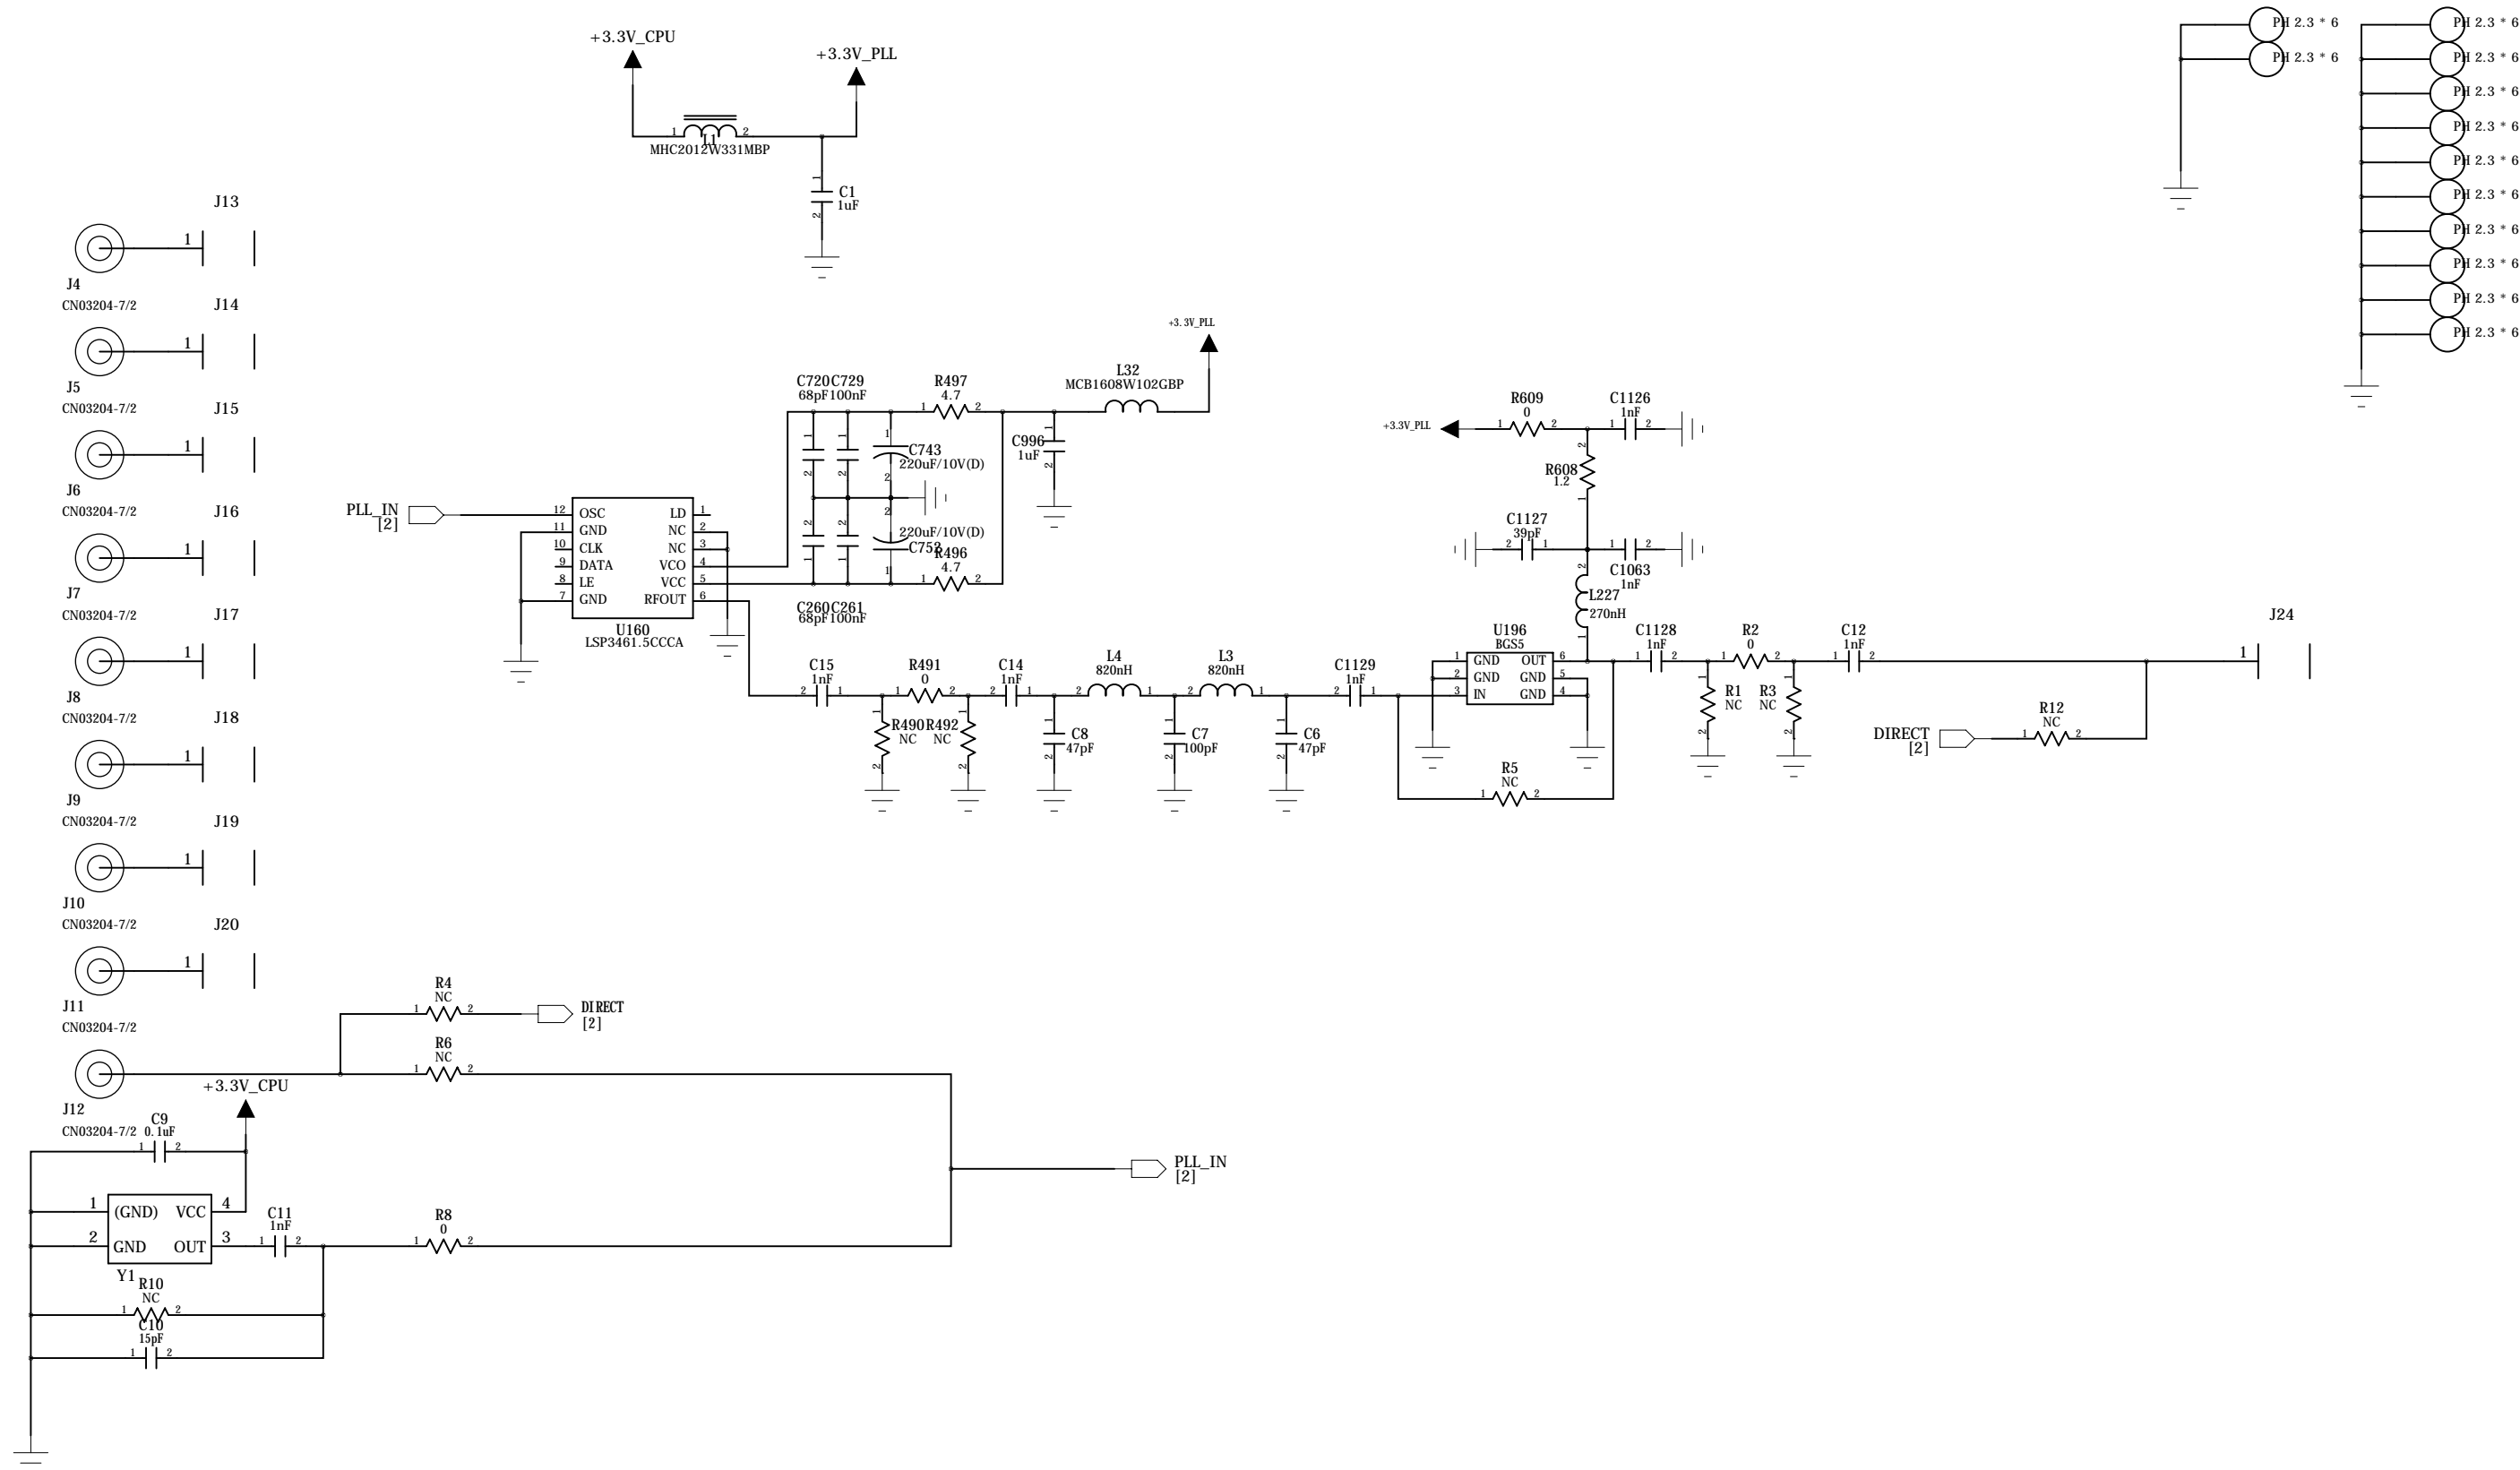

DRAWN	DESIGNED	CHECKED	APPROVED	TITLE			
				CPU			
				DRAW NO.		SHEET	1
				COMPANY	SIZE		
				BLUECELL	A3	MODEL	Ver NO.

DRAWN	DESIGNED	CHECKED	APPROVED	TITLE			
COMPANY			SIZE	DRAW NO.	SHEET	1	
BLUECELL			A3	MODEL	Ver NO.		